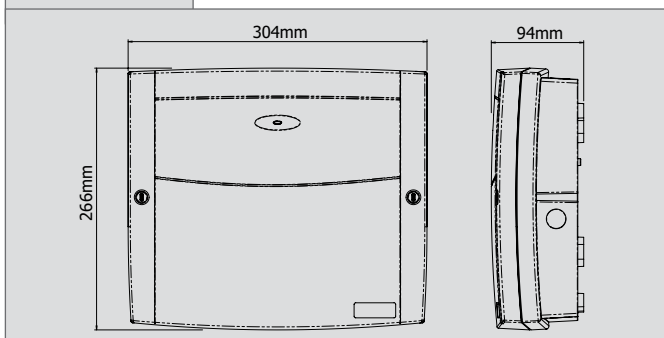

Premier Elite 24-W

Texecom
Designed to Perform

Scalability

Max. number of Keypads: 4

Max. number of Zones: 24

Max. number of Areas: 2

Max. number of User Codes: 25

Key Features

Maximum Number Of Zones	24
Maximum Number Of Wireless Zones	16
Number Of Wired Zones (Onboard)	4
8 Zone Expanders (Wired)	1
Event Log Time & Date Stamped	500
SMS Text Messaging	•
Plug On Digimodem	•
Single Pole Zone Wiring	•
End Of Line Wiring	•
Part Sets	3 PER AREA
Programmable Outputs (Control Panel)	9
Multi Format Communication Protocols	•
Remote & Local Upload/Download	•
Printer Output	•
Conventional Fire Detector Compatible	•
EN 50131-1	Grade 2
EN 50131-3	Grade 2

Dimensions